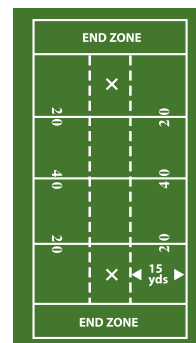

MarkSmart™ o FieldGuide™ Set

Patent Pending
#MSFG-4

By reducing field marking and measurement to the lowest common denominator, eg; one and five yard increments, the MSFG simplifies Field Marking, by allowing you to:

1 PROVE RIGHT ANGLES:

3 MSFG's used conjunctively can orient true right angles to square up game fields

$$(A^2 + B^2 = C^2)$$

(3 4 5 Rule)

2 SIMPLIFY FIELD MARKING

This multi-purpose MarkSmart o FieldGuide lets you measure and identify critical locations. MSFG's can be used individually in 5 yard increments or linked together with Turf Spikes or Link Bolts, allowing a choice of distances or intervals to be marked or measured at one time...

4 guides = 20 yards...

3 SIMPLIFY PAINTING HASH MARKS

(NORTH-SOUTH) PARALLEL to Sidelines for Flag Football

Paint alongside each "MarkSmart o Field Guide" logo.

OR... (EAST-WEST) PERPENDICULAR to Sidelines in Football
Align paint machine on each Grommet & push forward

Connecting 4 (5 yd.) MSFG's and paint 20 yards at a time!

4 SCRIBE CIRCLE OR ARC FOR SOCCER FIELDS

Link two 5-yard guides

Simply the BEST Multipurpose Tool to set up your Game Fields!

MARKERS, INC.

Call TOLL FREE 1-866-617-6275
www.markersinc.com