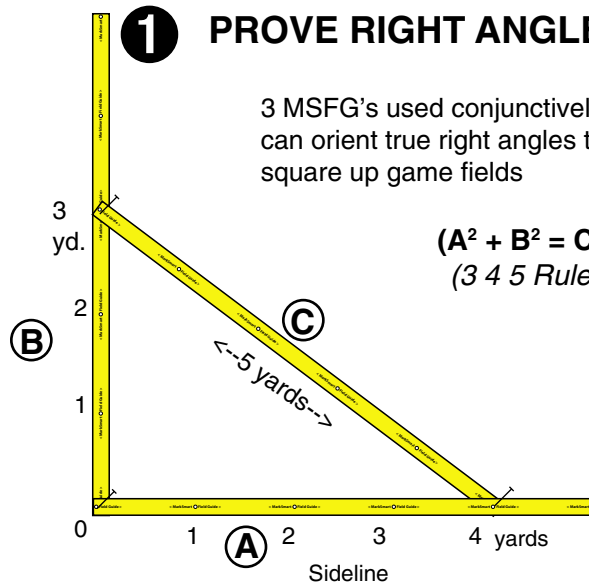

MarkSmart™ o FieldGuide™ Set

Patent Pending
#MSFG-4

By reducing field marking and measurement to the lowest common denominator, eg; one and five yard increments, the MSFG simplifies Field Marking, by allowing you to:

1 PROVE RIGHT ANGLES:

3 MSFG's used conjunctively can orient true right angles to square up game fields

$$(A^2 + B^2 = C^2)$$

(3 4 5 Rule)

2 SIMPLIFY FIELD MARKING

This multi-purpose MarkSmart o FieldGuide lets you measure and identify critical locations. MSFG's can be used individually in 5 yard increments or linked together with Turf Spikes or Link Bolts, allowing a choice of distances or intervals to be marked or measured at one time...

4 guides = 20 yards...

3 SIMPLIFY PAINTING HASH MARKS

(NORTH-SOUTH) PARALLEL to Sidelines for Flag Football

Paint alongside each "MarkSmart o Field Guide" logo.

OR... (EAST-WEST) PERPENDICULAR to Sidelines in Football
Align paint machine on each Grommet & push forward