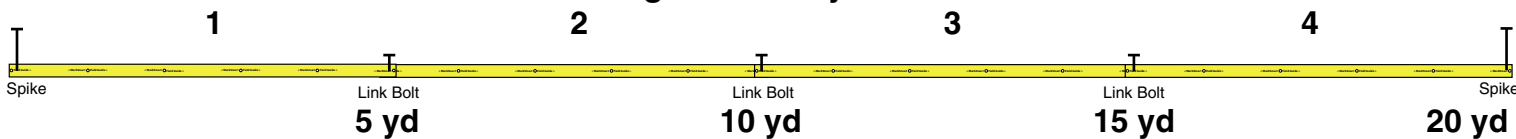

MarkSmart™ o FieldGuide™ Set

Patent Pending
#MSFG-4

By reducing field marking and measurement to the lowest common denominator, eg; one and five yard increments, the MSFG simplifies Field Marking, by allowing you to:

1 PROVE RIGHT ANGLES:

3 MSFG's used conjunctively can orient true right angles to square up game fields

$$(A^2 + B^2 = C^2)$$

(3 4 5 Rule)

2 SIMPLIFY FIELD MARKING

This multi-purpose MarkSmart o FieldGuide lets you measure and identify critical locations. MSFG's can be used individually in 5 yard increments or linked together with Turf Spikes or Link Bolts, allowing a choice of distances or intervals to be marked or measured at one time...

4 guides = 20 yards...

3 SIMPLIFY PAINTING HASH MARKS

(NORTH-SOUTH) PARALLEL to Sidelines for Flag Football

Paint alongside each "MarkSmart o Field Guide" logo.

OR... (EAST-WEST) PERPENDICULAR to Sidelines in Football
Align paint machine on each Grommet & push forward