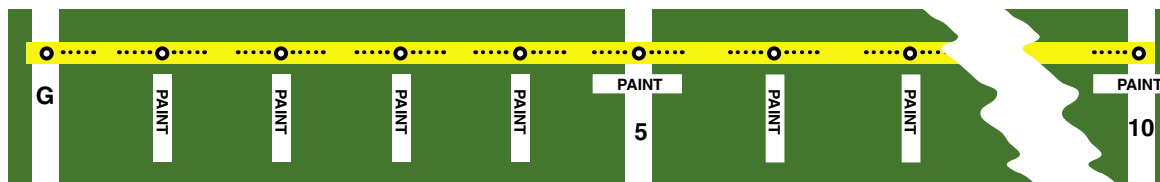

1 PROVE RIGHT ANGLES:

3 MSFG's used conjunctively can orient true right angles to square up game fields

$$(A^2 + B^2 = C^2)$$

(3 4 5 Rule)

2 SIMPLIFY FIELD MARKING

This multi-purpose MarkSmart o FieldGuide lets you measure and identify critical locations. MSFG's can be used individually in 5 yard increments or linked together with Turf Spikes or Link Bolts, allowing a choice of distances or intervals to be marked or measured at one time...

4 guides = 20 yards...

3 SIMPLIFY PAINTING HASH MARKS

(NORTH-SOUTH) PARALLEL to Sidelines for Flag Football

Paint alongside each "MarkSmart o Field Guide" logo.

OR... (EAST-WEST) PERPENDICULAR to Sidelines in Football
Align paint machine on each Grommet & push forward

Connecting 4 (5 yd.) MSFG's and paint 20 yards at a time!

4 SCRIBE CIRCLE OR ARC FOR SOCCER FIELDS

Link two 5-yard guides

Simply the BEST Multipurpose Tool to set up your Game Fields!

MARKERS, INC.

Call TOLL FREE 1-866-617-6275
www.markersinc.com