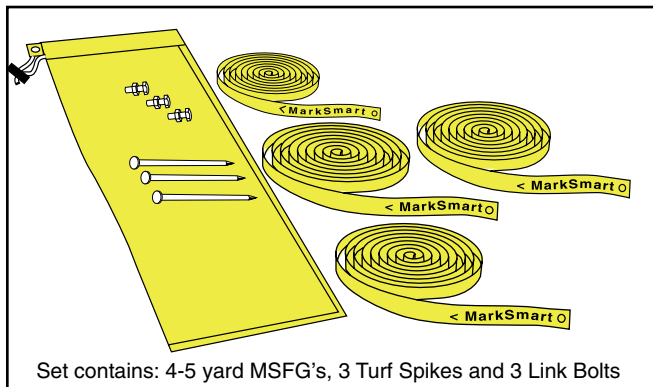

MarkSmart™ o FieldGuide™ Set

Patent Pending
#MSFG-4

By reducing field marking and measurement to the lowest common denominator, eg; one and five yard increments, the MSFG simplifies Field Marking, by allowing you to:

1 PROVE RIGHT ANGLES:

3 MSFG's used conjunctively can orient true right angles to square up game fields

$$(A^2 + B^2 = C^2)$$

(3 4 5 Rule)

2 SIMPLIFY FIELD MARKING

This multi-purpose MarkSmart o FieldGuide lets you measure and identify critical locations. MSFG's can be used individually in 5 yard increments or linked together with Turf Spikes or Link Bolts, allowing a choice of distances or intervals to be marked or measured at one time...

4 guides = 20 yards...

3 SIMPLIFY PAINTING HASH MARKS

(NORTH-SOUTH) PARALLEL to Sidelines for Flag Football

Paint alongside each "MarkSmart o Field Guide" logo.

OR... (EAST-WEST) PERPENDICULAR to Sidelines in Football
Align paint machine on each Grommet & push forward

Connecting 4 (5 yd.) MSFG's and paint 20 yards at a time!

4 SCRIBE CIRCLE OR ARC FOR SOCCER FIELDS

Link two 5-yard guides

Simply the BEST Multipurpose Tool to set up your Game Fields!

MARKERS, INC.

Call TOLL FREE 1-866-617-6275
www.markersinc.com