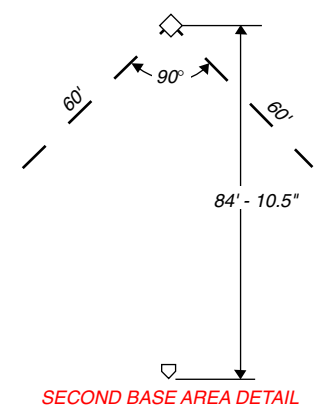

Fence Safety Cap

Outfield Banners

Bases & Plates

Practice Mats

Field Tarps

Batting Cages

Fast Pitch College / High School Softball Field Dimensions

Field Dimensions & Diagram for Field Layout Measurements

Note: This field diagram is provided as a courtesy service of Markers, Inc. If you have any question about this diagram, please contact your league office.

*for high school fast pitch softball the distance between the pitchers mound and home plate is 46'.