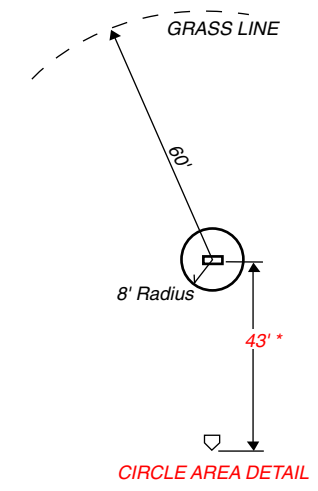

Fence Safety Cap

Outfield Banners

Bases & Plates

Practice Mats

Field Tarps

Batting Cages

Fast Pitch College / High School Softball Field Dimensions

Field Dimensions & Diagram for Field Layout Measurements

Note: This field diagram is provided as a courtesy service of Markers, Inc. If you have any question about this diagram, please contact your league office.

*for high school fast pitch softball the distance between the pitchers mound and home plate is 46'.