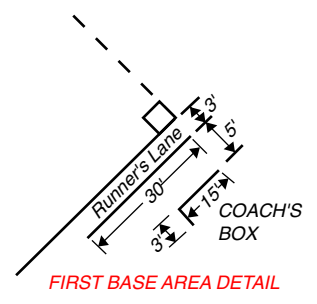

Fence Safety Cap

Outfield Banners

Bases & Plates

Practice Mats

Field Tarps

Batting Cages

Fast Pitch College / High School Softball Field Dimensions

Field Dimensions & Diagram for Field Layout Measurements

Note: This field diagram is provided as a courtesy service of Markers, Inc. If you have any question about this diagram, please contact your league office.

*for high school fast pitch softball the distance between the pitchers mound and home plate is 46'.