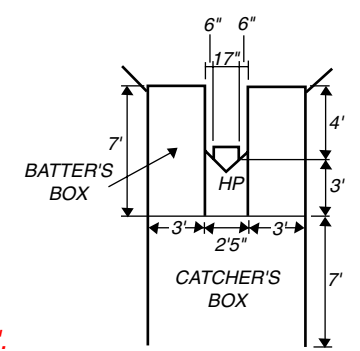

Fence Safety Cap

Outfield Banners

Bases & Plates

Practice Mats

Field Tarps

Batting Cages

Fast Pitch College / High School Softball Field Dimensions

Field Dimensions & Diagram for Field Layout Measurements

Note: This field diagram is provided as a courtesy service of Markers, Inc. If you have any question about this diagram, please contact your league office.

*for high school fast pitch softball the distance between the pitchers mound and home plate is 46'.