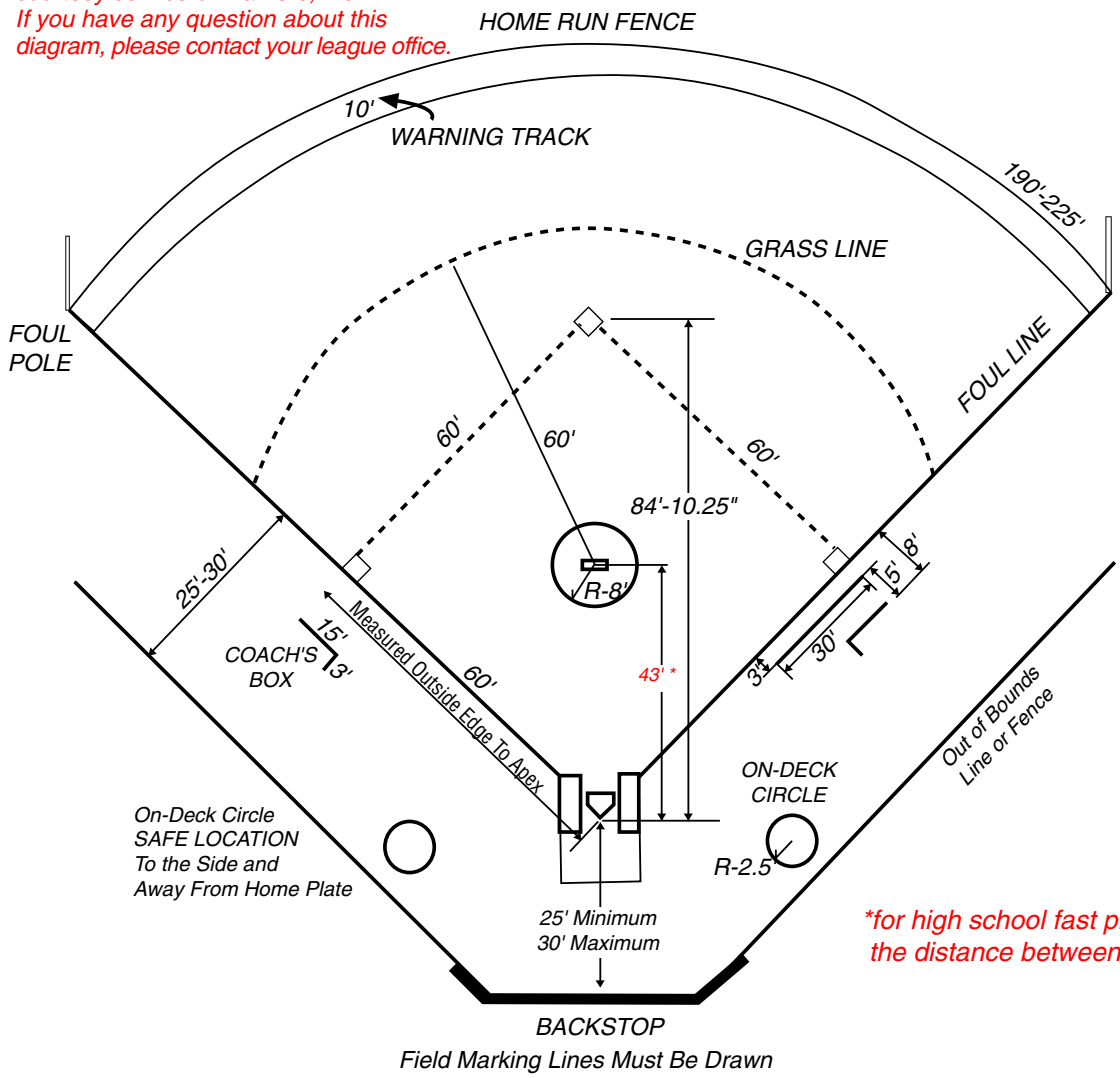

Fence Safety Cap

Outfield Banners

Bases & Plates

Practice Mats

Field Tarps

Batting Cages

Fast Pitch College / High School Softball Field Dimensions

Field Dimensions & Diagram for Field Layout Measurements

Note: This field diagram is provided as a courtesy service of Markers, Inc. If you have any question about this diagram, please contact your league office.

*for high school fast pitch softball the distance between the pitchers mound and home plate is 46'.